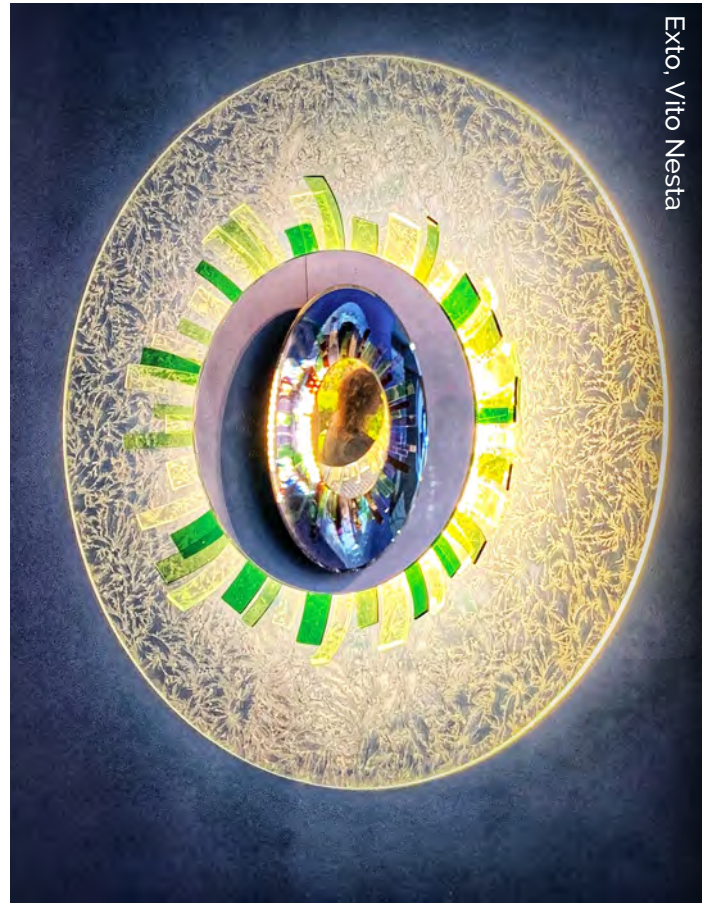

Exto, Vito Nesta

Paola Lenti

Rossana Orlandi

Florim

Matteo Pellegrino

Ro Plastic Prize

Paola Lenti

**PANTONE®**  
13-0739 TPX  
Cream Gold