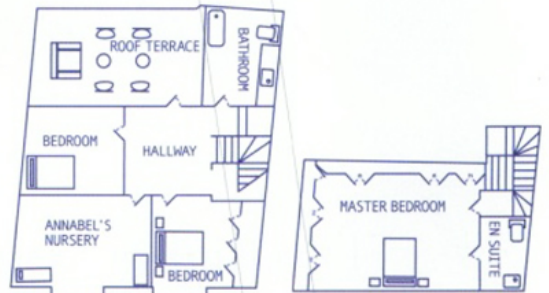

THE BLUEPRINT

FOR CONTACTS, SEE LIFESTYLEETC.CO.UK/STOCKISTS