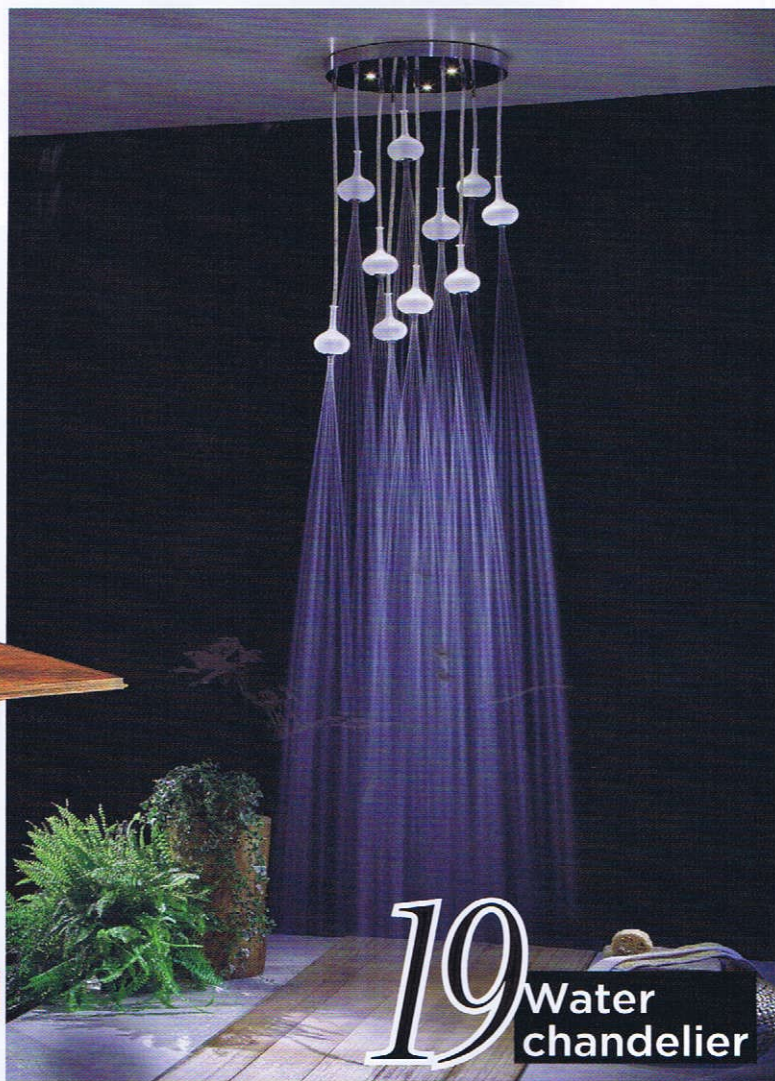

20 Pantomime