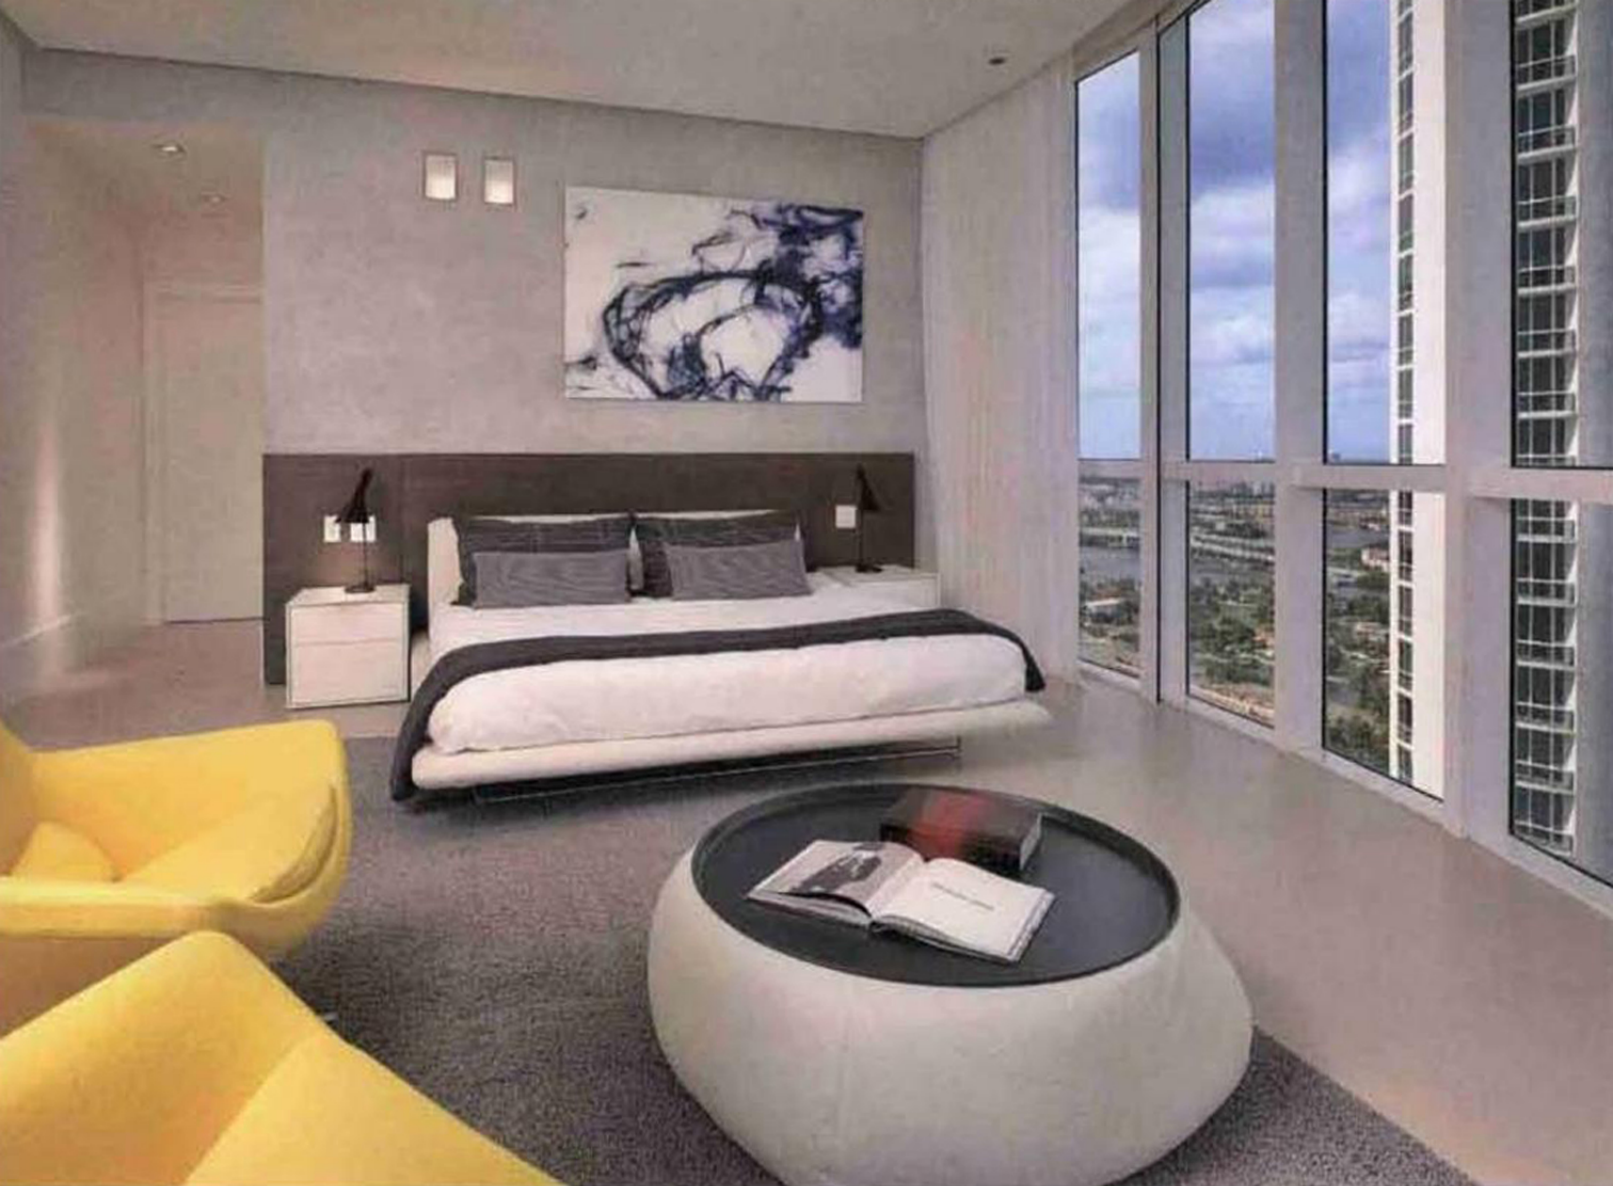

ABOVE AND BELOW: In the master suite, the low-lying bed backs the upholstered headboard panels, while white sheers pull open to Miami's vibrant cityscape. Bold pops of color splash nearby, where B&B Italia lounge chairs and a pouf-style cocktail table form an intimate grouping in the sitting area.