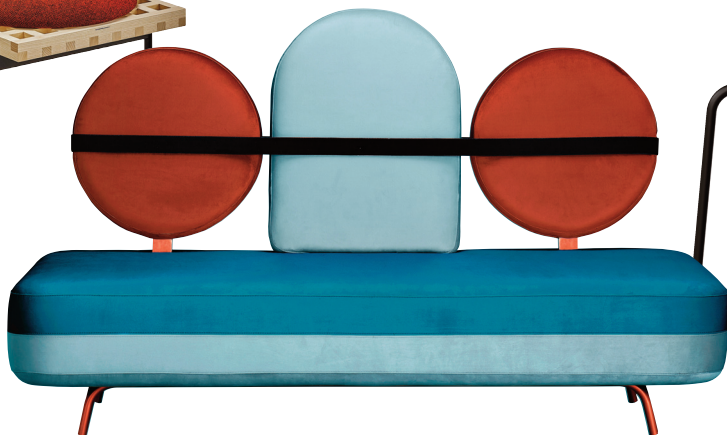

Precious candle

Under the lid of this Caltagirone ceramic vase; handmade and hand painted, wax scented with neroli essence, **COLLECTION NOSTRO GIARDINO D&G.**

Saddle up!

To celebrate the 500 anniversary of Leonardo De Vinci, Cristina Morozzi asked 13 artists to reinterpret the famous unfinished horse of Leonardo. Here is the work of **ELENA SALMISTRARO.**

Nomads

A series of modular elements that fit together. Walt sofa made by Francesco Rota for **PAOLA LENTI.**

Micro-trend DESIGN CIRCLES

Curves are finally exposed...

Interchangeable bench with a wooden structure and steel legs, design **LUCA NICHETTO.**

Jimi couch with a simple and light metal structure, **HOUTIQUE.**

Planet chair inspired by the silhouette of the planet Saturn, **LA CHANCE.**