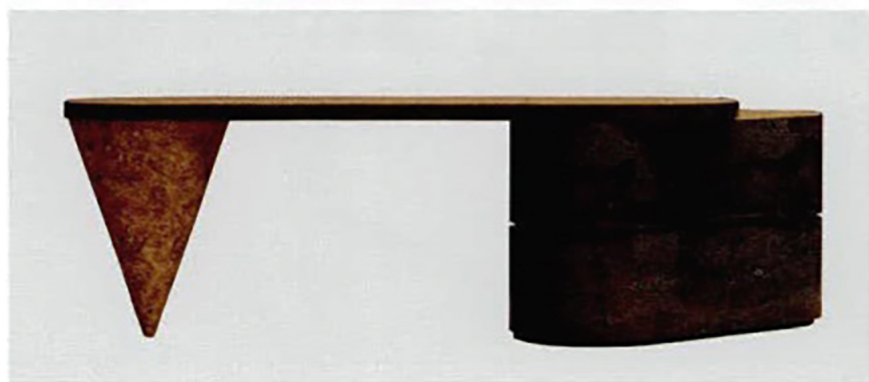

FABULA

Fratelli Boffi

Fratelli Boffi presented 'Fabula' at Salone del Mobile 2024, a project by storagemilano. Fabula combines the strong traditional feel of Fratelli Boffi workmanship with the contemporary architectural design approach of storagemilano, resulting in a warm and welcoming yet muted space.

fratelliboffi.it